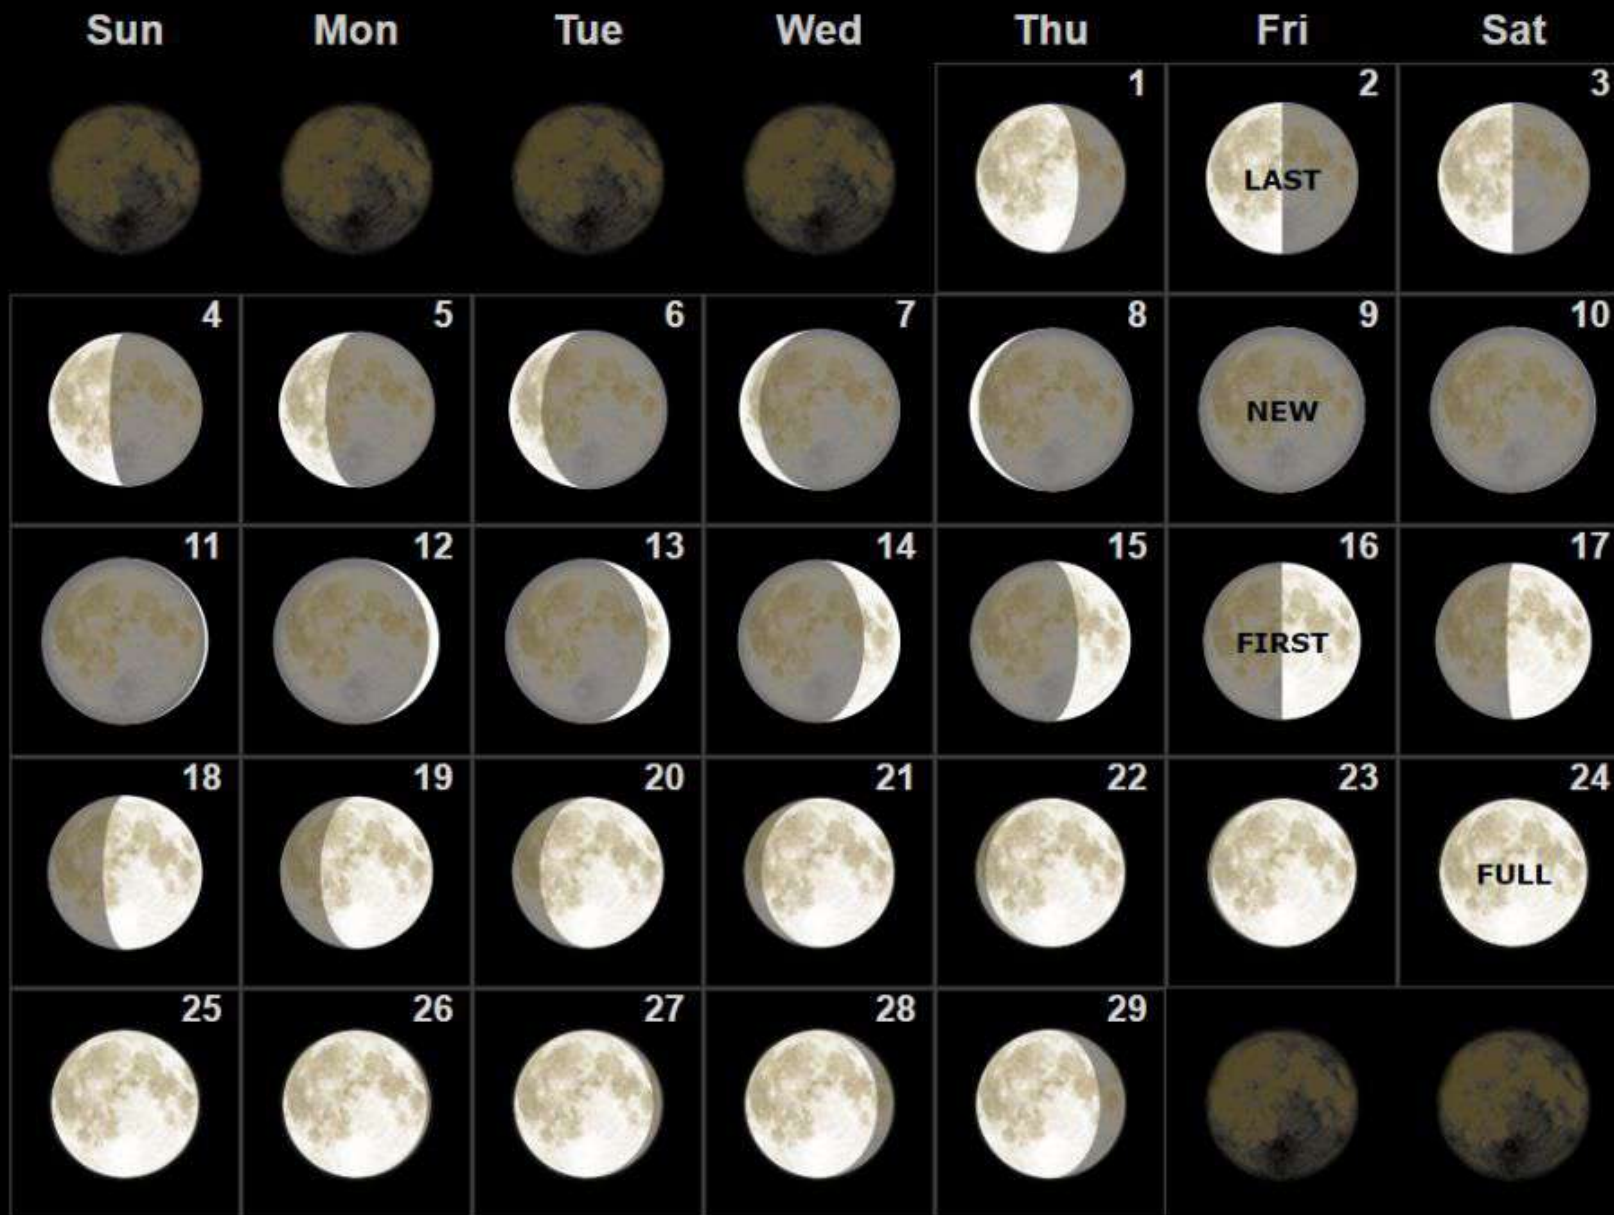

February 2024

Mon	Tues	Wed	Thurs	Fri	Sat	Sun
			 1	 2 3rd Quarter	 3	 4 Waning Crescent
 5	 6	 7	 8	 9 New Moon	 10	 11 Waxing Crescent
 12	 13	 14	 15	 16 1st Quarter	 17	 18 Waxing Gibbous
 19	 20	 21	 22	 23	 24 Full Moon	 25
 26 Waning Gibbous	 27	 28	 29			

February 2024

February 2024 Moon Phases

Last Quarter

February 2
23:18 UTC

New Moon

February 9
22:59 UTC

First Quarter

February 16
15:01 UTC